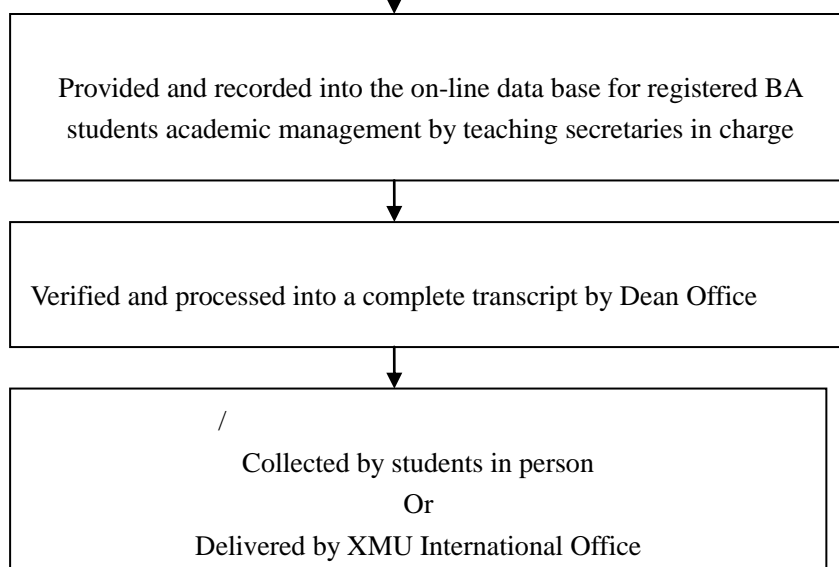

Procedures of transcript application

Courses of MA/PhD program

Integrated and processed into a complete transcript by the host college office, then sent to Graduate School

/

The flow charts are compiled by OSAO for your reference.
Teaching affairs offices, including Dean Office and Graduate School and colleges (i.e Overseas Education College) reserve the right to change and reverse related policies and regulations.
Please contact offices-in-charge for more details.

Courses of BA program

Please remind the lecturers to register your grades on-line

Courses of language program

/

The flow charts are compiled by OSAO for your reference.
Teaching affairs offices, including Dean Office and Graduate School and colleges (i.e Overseas Education College) reserve the right to change and reverse related policies and regulations.
Please contact offices-in-charge for more details.